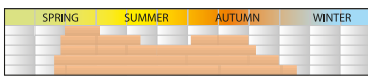

Ø 5-6 6-7 H 100-150