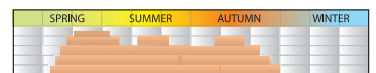

Paesaggistiche arbustive ricadenti

Landscape hanging shrubby - Strauch

72	2-51
Ø10	2-51