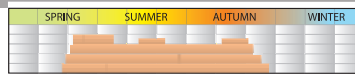

Paesaggistiche arbustive ricadenti

Landscape hanging shrubby - Strauch

72	2-51
Ø10	2-51

10 17 17 **CHERRY BONICA®** *Meipeporia*
Rosso / Cherry red

10 18 18 **RAYON DE SOLEIL® (GOLDEN BONICA®)** *Meianycid*
Giallo / Yellow