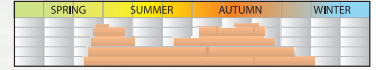

Landscape hanging shrubby - Strauch

72	2-51
Ø10	2-51

09 06 06 **SANGRIA®** Meiprille
Rosa fuchsia / Fuchsia pink

09 15 15 **PINK MEILOVE®** Meikifunky
Rosa / Pink

09 16 16 **SWEET PRETTY® (ASTRONOMIA®)** Meiquimov
Rosa chiaro / Light pink