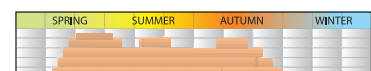

Paesaggistiche arbustive erette

Landscape upright shrubby - Strauch

72	2-51
Ø10	2-51