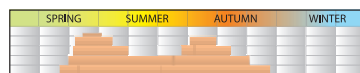

10 10 10 **BOTTICELLI®** Meisylpho
Rosa d'orient / Orient pink