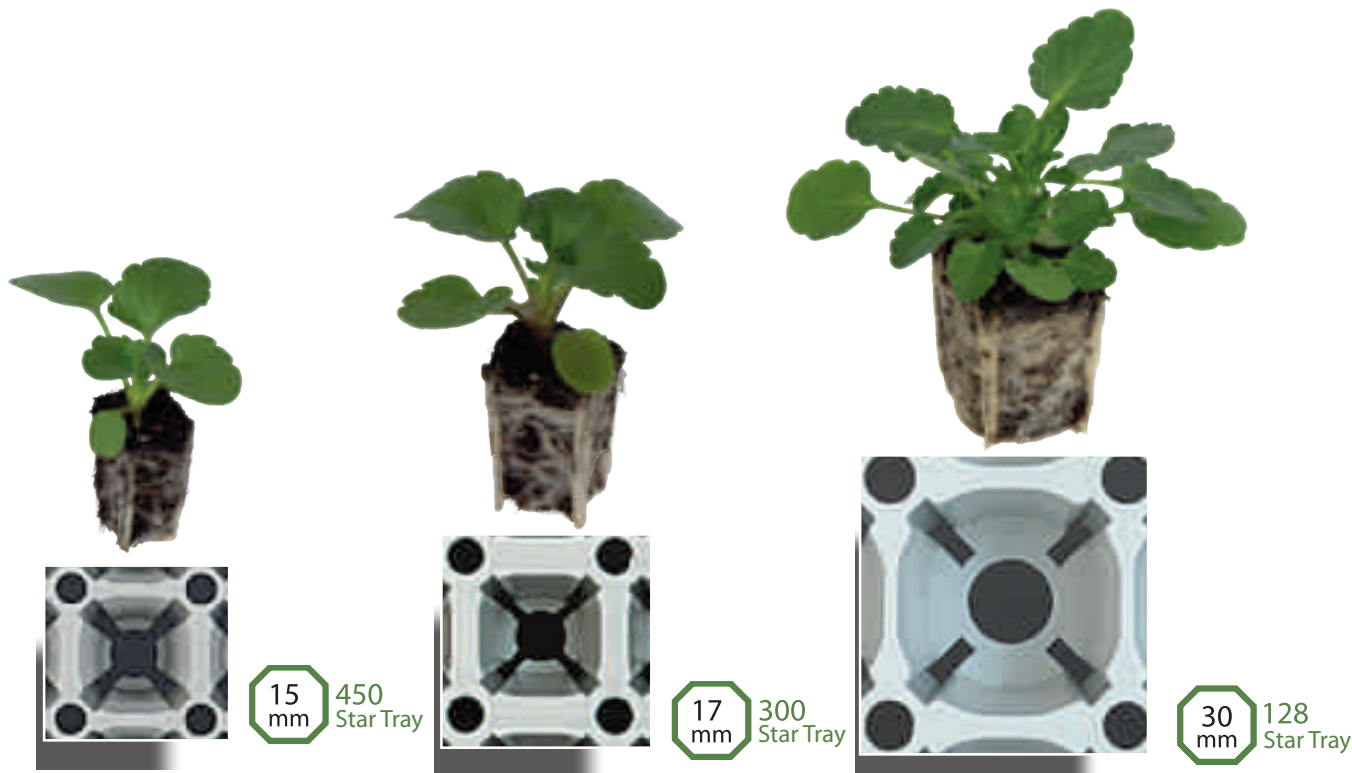

450 - h 10 cm	15 mm	80 Trays	200 Trays - h 240 cm
300 - h 10 cm	17 mm	80 Trays	200 Trays - h 240 cm
128 - h 12 cm	30 mm	68 Trays	168 Trays - h 245 cm

PERIODO DI FIORITURA CONSIGLIATO Advisable flowering time

		Settembre September	Ottobre October	Novembre November	Dicembre December		Febbraio February	Marzo March
FAMIGLIA SUPERBA FAMILY	SUPERBA BIG							
	SUPERBA							
	SUPERBA XPRESS							
	SUPERBA BASKET							
	SUPERBA MINI							
	SUPERBA MINI QUIK							

	POWER													
	MATRIX													
	FRIZZLE													
	PANOLA XP													
	RADIANCE													

Questa tabella è indicativa, le tempistiche possono variare in funzione delle condizioni e dei sistemi di coltivazione
This schedule is a general guideline and might therefore vary in accordance with the growing systems and conditions