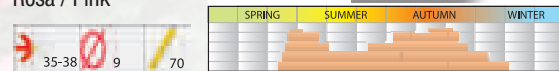

72	2-51
010	2-51

Paesaggistiche arbustive ricadenti

Landscape hanging shrubby - Strauch

72	2-51
Ø10	2-51

09 06 06 **SANGRIA®** Meiprille
Rosa fuchsia / Fuchsia pink

09 15 15 **PINK MEILOVE®** Meikifunky
Rosa / Pink