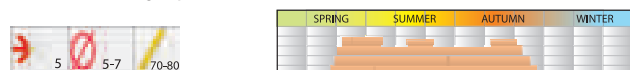

09 16 16 **SWEET PRETTY® (ASTRONOMIA®)** Meiquimov
Rosa chiaro / Light pink