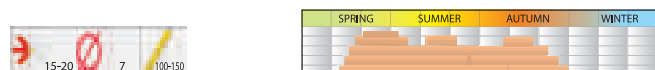

10 14 01 **PRETTY® STAR (YELLOW MEIDLAND®)** Meijecycka
Giallo limone / Lemon Yellow