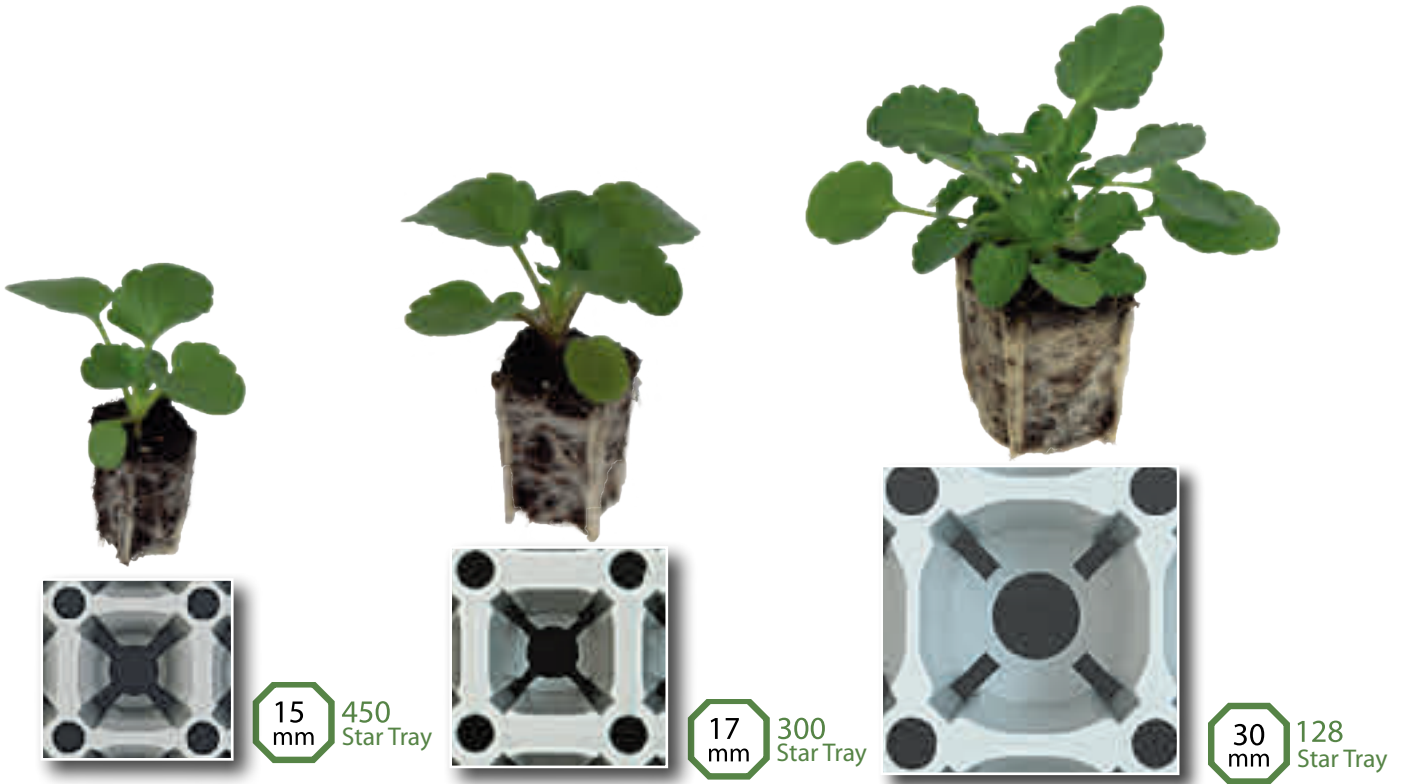

# Viola

selezionate per le migliori performances

PANSY & VIOLA Selected for the best performances

			
450 - h 10 cm	15 mm	80 Trays	200 Trays - h 240 cm
300 - h 10 cm	17 mm	80 Trays	200 Trays - h 240 cm
128 - h 12 cm	30 mm	68 Trays	168 Trays - h 245 cm