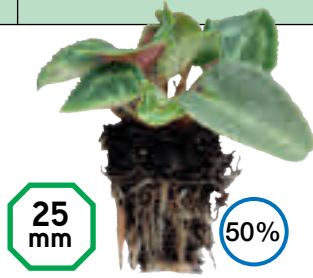

180 Star Tray
h 12 cm