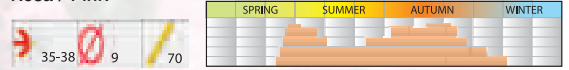

09 15 15 **PINK MEILOVE®** Meikifunky
Rosa / Pink