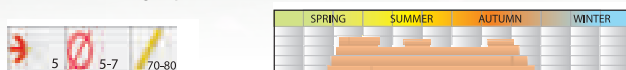

09 16 16 **SWEET PRETTY® (ASTRONOMIA®)** Meiquimov
Rosa chiaro / Light pink