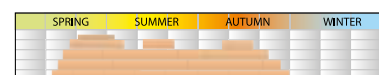

Paesaggistiche arbustive erette

Lansdcapes upright shrubby - Strauch

72	2-51
Ø10	2-51