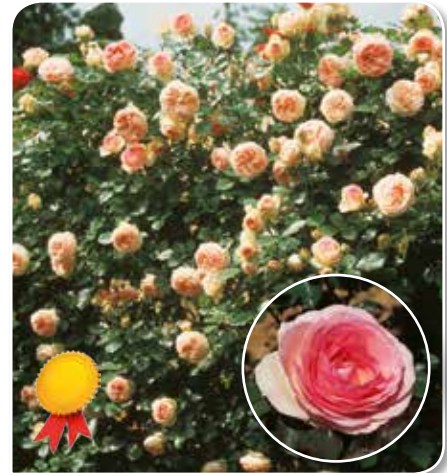

07 16 16 **GPT EDEN ROSE® (PIERRE DE RONSARD®)**
Meiviolin
Rosa chiaro / White with light pink heart