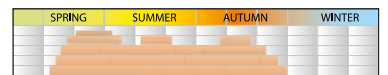

Paesaggistiche arbustive ricadenti **MEILAND**

Landscape hanging shrubby - Strauch

72	2-51
010	2-51